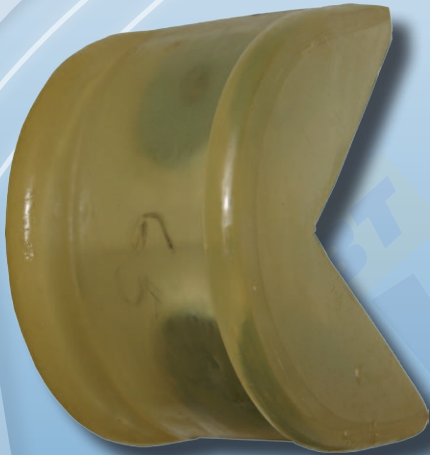

## 12. CORNER PROTECTORS

**FOR LIFTING AND LASHING WEBBINGS**

**FOR ROUNDSLINGS**

**WEBBING CORNER PROTECTORS FOR WEBBING SLINGS WITH EYES AND ENDLESS WEBBING SLINGS**

- material strong 100% polyester webbing

For webbing sling	Product code length 0,3 m	Product code length 0.5 m
500 kg	NVKS0503	NVKS0505
1000 kg	NVKS103	NVKS105
2000 kg	NVKS203	NVKS205
3000 kg	NVKS303	NVKS305
4000 kg	NVKS403	NVKS405
6000 kg	NVKS603	NVKS605
8000 kg	NVKS803	NVKS805
10000 kg	NVKS1003	NVKS1005

Longer webbings also available

**CORNER PROTECTORS FOR ROUNDSLINGS**

- either sewn on the roundsling or sealed by velcro tape so that the cover can be removed as necessary.

For webbing sling	Product code length 0,3 m sewn	Product code length 0,3 m can be opened, velcro tape
1000 kg	KSP103	KSPA103
2000 kg	KSP203	KSPA203
3000 kg	KSP303	KSPA303
4000 kg	KSP403	KSPA403
6000 kg	KSP603	KSPA603
8000 kg	KSP803	KSPA803
10000 kg	KSP1003	KSPA1003

**SECUTEX POLYURETHANE CORNER PROTECTORS**

- special material corner protectors with high protection against cutting for webbing slings and roundslings
- maximum length 4m

For webbing sling	Product code length 0.5 m
1,000KG	KSSE5005
2,000KG	KSSE6005
3,000KG	KSSE7505
4,000KG	KSSE10005
6,000KG	KSSE15005
8,000KG	*KSSE20005
10,000KG	*KSSE25005