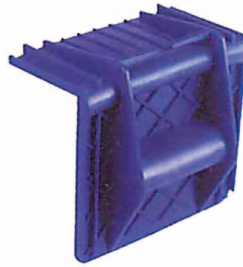

\* Products marked with a star are not stock items. **Other lengths are also available.**

**LIGHT PLASTIC CORNER PROTECTOR FOR LASHING WEBBINGS**

- ready 90° angle
- suited for 40mm - 100mm straps

Product codes:      SIKUS90      40mm  
 50mm  
                          SIKUS90100      50mm - 100mm

**EXTRA HEAVY CORNER PROTECTORS FOR LASHING WEBBINGS**

- ready 90° angle
- Extra strong corner protector

**Product code: SIKUS90HD**

**STEEL CORNER PROTECTOR FOR LASHINGS**

- ready 90° angle
- for webbing, wire rope, chain etc.