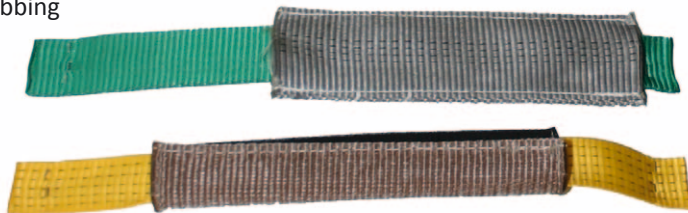

\* Products marked with a star are not stock items. **Other lengths are also available.**

**LIGHT PLASTIC CORNER PROTECTOR FOR LASHING WEBBINGS**

- ready 90° angle
- suited for 40mm - 100mm straps

Product codes:      SIKUS90      40mm  
 50mm  
                          SIKUS90100      50mm - 100mm

**EXTRA HEAVY CORNER PROTECTORS FOR LASHING WEBBINGS**

- ready 90° angle
- Extra strong corner protector

**Product code: SIKUS90HD**

**STEEL CORNER PROTECTOR FOR LASHINGS**

- ready 90° angle
- for webbing, wire rope, chain etc.

**Product code: SIKUS90TER**

**POLYESTER CORNER PROTECTOR FOR LASHINGS**

- reeved to the long part of the lashing webbing
- standard length appr. 25cm

**Product codes:**

- SIKUS50 (webbing width 50mm)**
- SIKUS60 (webbing width 60mm)**
- SIKUS75 (webbing width 75mm)**
- SIKUS100 (webbing width 100mm)**

**MAGNET CORNER PROTECTORS 90 ° ANGLE**

- ready for 90° angle
- kept in place by magnets
- made of extra strong special plastic
- for lifting and lashing

Webbing sling width mm	Roundsling size	Product code
0 - 25	1 - 2 T	KSMAG025
0 - 45	1 - 4 T	KSMAG040
0 - 65	1 - 5 T	KSMAG065
0 - 75	1 - 8 T	KSMAG075
0 - 100	1 - 10 T	KSMAG100
0 - 125	1 - 15 t	KSMAG125
0 - 150	1 - 25 T	KSMAG150
0 - 200	1 - 35 T	*KSMAG200
0 - 300	1 - 40 T	*KSMAG300