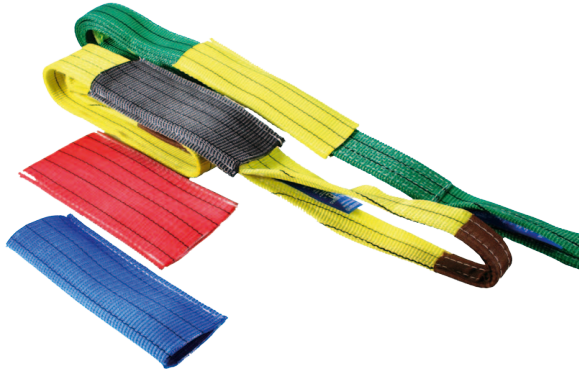

## 12. CORNER PROTECTORS

**FOR LIFTING AND LASHING WEBBINGS**

**FOR ROUNDSLINGS**

**WEBBING CORNER PROTECTORS FOR WEBBING SLINGS WITH EYES AND ENDLESS WEBBING SLINGS**

- material strong 100% polyester webbing

For webbing sling	Product code length 0,3 m	Product code length 0.5 m
500 kg	NVKS0503	NVKS0505
1000 kg	NVKS103	NVKS105
2000 kg	NVKS203	NVKS205
3000 kg	NVKS303	NVKS305
4000 kg	NVKS403	NVKS405
6000 kg	NVKS603	NVKS605
8000 kg	NVKS803	NVKS805
10000 kg	NVKS1003	NVKS1005

Longer webbings also available

**CORNER PROTECTORS FOR ROUNDSLINGS**

- either sewn on the roundsling or sealed by velcro tape so that the cover can be removed as necessary.

For webbing sling	Product code length 0,3 m sewn	Product code length 0,3 m can be opened, velcro tape
1000 kg	KSP103	KSPA103
2000 kg	KSP203	KSPA203
3000 kg	KSP303	KSPA303
4000 kg	KSP403	KSPA403
6000 kg	KSP603	KSPA603
8000 kg	KSP803	KSPA803
10000 kg	KSP1003	KSPA1003

**SECUTEX POLYURETHANE CORNER PROTECTORS**

- special material corner protectors with high protection against cutting for webbing slings and roundslings
- maximum length 4m

For webbing sling	Product code length 0.5 m
1,000KG	KSSE5005
2,000KG	KSSE6005
3,000KG	KSSE7505
4,000KG	KSSE10005
6,000KG	KSSE15005
8,000KG	*KSSE20005
10,000KG	*KSSE25005