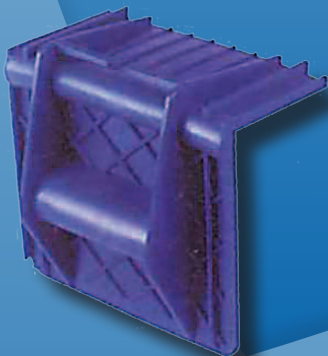

## 12. CORNER PROTECTORS

**FOR LIFTING AND LASHING WEBBINGS**

**FOR ROUNDSLINGS**

**WEBBING CORNER PROTECTORS FOR WEBBING SLINGS WITH EYES AND ENDLESS WEBBING SLINGS**

- material strong 100% polyester webbing

For webbing sling	Product code length 0,3 m	Product code length 0.5 m
500 kg	NVKS0503	NVKS0505
1000 kg	NVKS103	NVKS105
2000 kg	NVKS203	NVKS205
3000 kg	NVKS303	NVKS305
4000 kg	NVKS403	NVKS405
6000 kg	NVKS603	NVKS605
8000 kg	NVKS803	NVKS805
10000 kg	NVKS1003	NVKS1005

Longer webbings also available

**CORNER PROTECTORS FOR ROUNDSLINGS**

- either sewn on the roundsling or sealed by velcro tape so that the cover can be removed as necessary.

For webbing sling	Product code length 0,3 m sewn	Product code length 0,3 m can be opened, velcro tape
1000 kg	KSP103	KSPA103
2000 kg	KSP203	KSPA203
3000 kg	KSP303	KSPA303
4000 kg	KSP403	KSPA403
6000 kg	KSP603	KSPA603
8000 kg	KSP803	KSPA803
10000 kg	KSP1003	KSPA1003

**SECUTEX POLYURETHANE CORNER PROTECTORS**

- special material corner protectors with high protection against cutting for webbing slings and roundslings
- maximum length 4m

For webbing sling	Product code length 0.5 m
1,000KG	KSSE5005
2,000KG	KSSE6005
3,000KG	KSSE7505
4,000KG	KSSE10005
6,000KG	KSSE15005
8,000KG	*KSSE20005
10,000KG	*KSSE25005