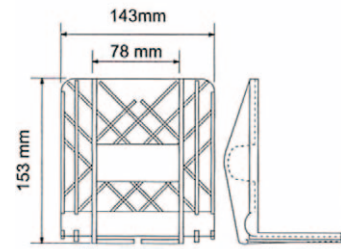

EXTRA HEAVY CORNER PROTECTORS FOR LASHING WEBBINGS

- ready 90° angle
- Extra strong corner protector

Product code: SIKUS90HD