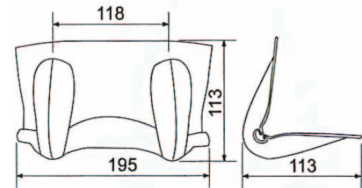

\* Products marked with a star are not stock items. **Other lengths are also available.**

**LIGHT PLASTIC CORNER PROTECTOR FOR LASHING WEBBINGS**

- ready 90° angle
- suited for 40mm - 100mm straps

Product codes:      SIKUS90      40mm  
 50mm  
                          SIKUS90100      50mm - 100mm

**EXTRA HEAVY CORNER PROTECTORS FOR LASHING WEBBINGS**

- ready 90° angle
- Extra strong corner protector

**Product code: SIKUS90HD**

**STEEL CORNER PROTECTOR FOR LASHINGS**

- ready 90° angle
- for webbing, wire rope, chain etc.

**Product code: SIKUS90TER**

**POLYESTER CORNER PROTECTOR FOR LASHINGS**

- reeved to the long part of the lashing webbing
- standard length appr. 25cm

**Product codes:**

- SIKUS50 (webbing width 50mm)**
- SIKUS60 (webbing width 60mm)**
- SIKUS75 (webbing width 75mm)**
- SIKUS100 (webbing width 100mm)**

**MAGNET CORNER PROTECTORS 90 ° ANGLE**

- ready for 90° angle
- kept in place by magnets
- made of extra strong special plastic
- for lifting and lashing

Webbing sling width mm	Roundsling size	Product code
0 - 25	1 - 2 T	KSMAG025
0 - 45	1 - 4 T	KSMAG040
0 - 65	1 - 5 T	KSMAG065
0 - 75	1 - 8 T	KSMAG075
0 - 100	1 - 10 T	KSMAG100
0 - 125	1 - 15 t	KSMAG125
0 - 150	1 - 25 T	KSMAG150
0 - 200	1 - 35 T	*KSMAG200
0 - 300	1 - 40 T	*KSMAG300