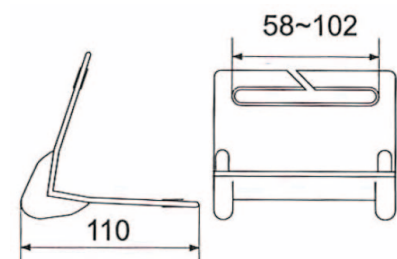

Longer webbings also available

**CORNER PROTECTORS FOR ROUNDSLINGS**

- either sewn on the roundsling or sealed by velcro tape so that the cover can be removed as necessary.

For webbing sling	Product code length 0,3 m sewn	Product code length 0,3 m can be opened, velcro tape
1000 kg	KSP103	KSPA103
2000 kg	KSP203	KSPA203
3000 kg	KSP303	KSPA303
4000 kg	KSP403	KSPA403
6000 kg	KSP603	KSPA603
8000 kg	KSP803	KSPA803
10000 kg	KSP1003	KSPA1003

**SECUTEX POLYURETHANE CORNER PROTECTORS**

- special material corner protectors with high protection against cutting for webbing slings and roundslings
- maximum length 4m

For webbing sling	Product code length 0.5 m
1,000KG	KSSE5005
2,000KG	KSSE6005
3,000KG	KSSE7505
4,000KG	KSSE10005
6,000KG	KSSE15005
8,000KG	*KSSE20005
10,000KG	*KSSE25005

\* Products marked with a star are not stock items. **Other lengths are also available.**

**LIGHT PLASTIC CORNER PROTECTOR FOR LASHING WEBBINGS**

- ready 90° angle
- suited for 40mm - 100mm straps

Product codes:      SIKUS90      40mm  
 50mm  
                          SIKUS90100      50mm - 100mm

**Product code: SIKUS90TER**

**POLYESTER CORNER PROTECTOR FOR LASHINGS**

- reeved to the long part of the lashing webbing
- standard length appr. 25cm

**Product codes:**

- SIKUS50 (webbing width 50mm)**
- SIKUS60 (webbing width 60mm)**
- SIKUS75 (webbing width 75mm)**
- SIKUS100 (webbing width 100mm)**